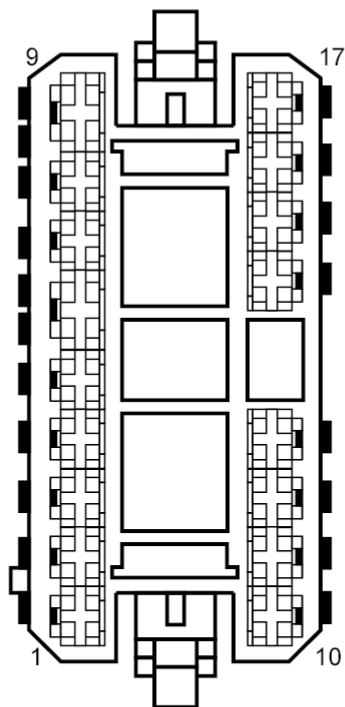

Galaxy 2000.75 (04/2000-02/2006) VW2.8 EFI V6 24V C (Car)

C168 (BK)

F17010

- | | |
|-------------|--------------|
| (1) (BK/YE) | (10) (BN) |
| (2) (GY/YE) | (11) (WH/BK) |
| (3) (YE/RD) | (12) |
| (4) (WH/BK) | (13) (GY/BK) |
| (5) | (14) (GY/RD) |
| (6) | (15) (RD/YE) |
| (7) (WH) | (RD) |
| (8) (GY/BN) | (16) (GY/GN) |
| (GY/YE) | (17) (GY/GN) |
| (9) (GY) | |